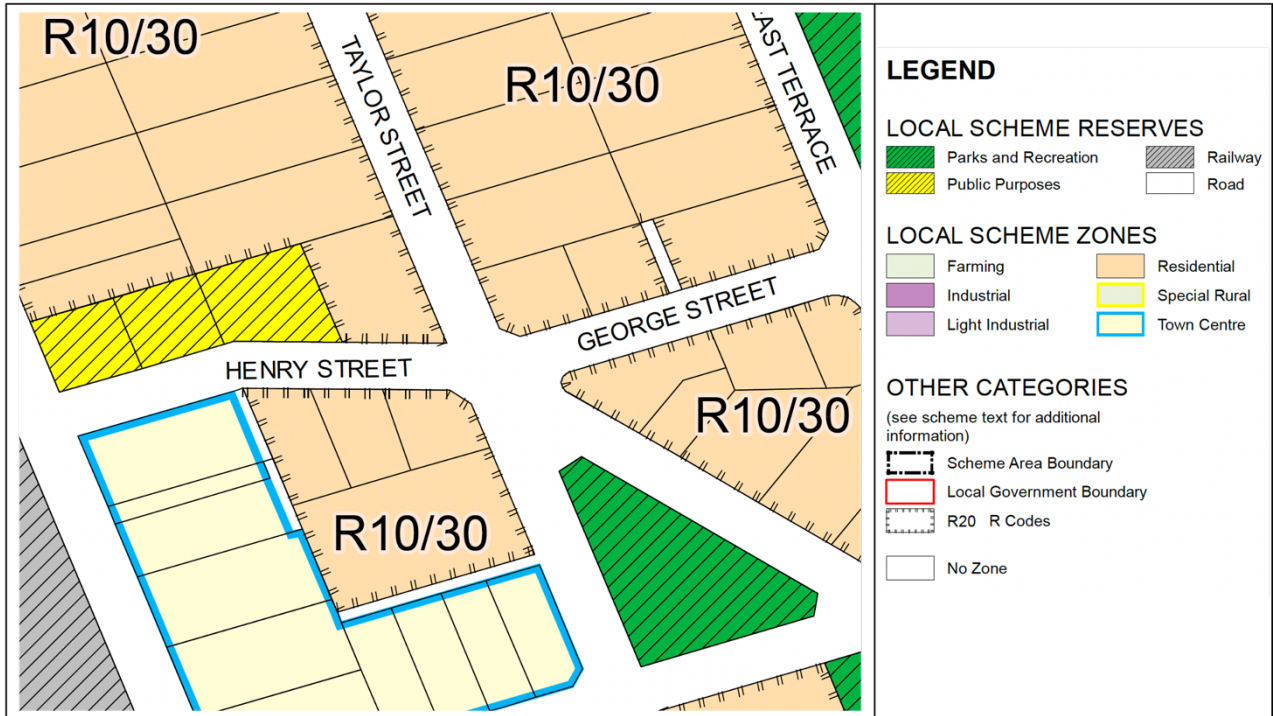

SHIRE OF BROOMEHILL-TAMBELLUP

LOCAL PLANNING SCHEME No.2

AMENDMENT No.7

EXISTING ZONING

PROPOSED ZONING